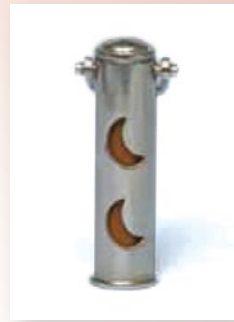

KEYCHAINS

Keychains hold a small portion of cremains.

Choose a Color Insert: Clear, Pink, Light Blue, Dark Blue, Light Green, Dark Green, Gold, Yellow, Purple, Black, White, Red, Brown, Orange

CUSTOM: $30

Luna Moon

CLASSIC: $30

Text: If tears could build a stairway and memories a lane, I'd walk right up to Heaven and bring you home again.