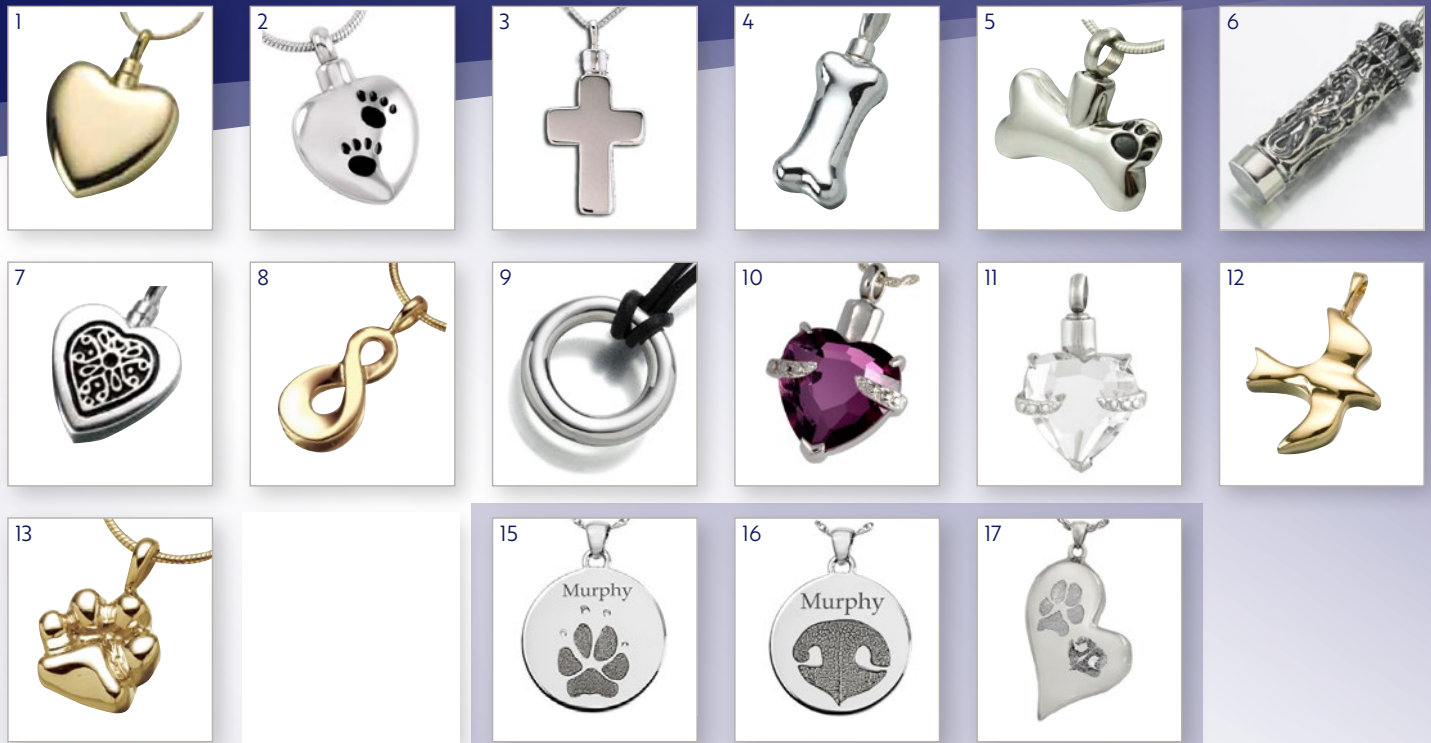

Classic Bronze
(Up to 100+ lbs.) \$80
Also available in Keepsake: \$35

Classic Pewter
(Up to 100+ lbs.) \$80
Also available in Keepsake: \$35

Handcrafted urns may contain slight variations in color and detail. Urn sizes are approximate. In every case, we will use the smallest size urn appropriate for your pet. If you request a larger urn than required, an additional fee will apply.

PENDANTS

Choose a special pendant to keep your pet family member close to your heart always. Each of these beautiful pieces of jewelry has a hidden chamber where a small portion of cremated remains can be kept. All pendants come with a matching chain or cord.

Must be ordered from Honor Thy Pet prior to cremation.

Name/Description	
1	Elegant Heart: Stainless Steel \$75, Sterling Silver \$325, Gold Vermeil \$335
2	Heart with Pawprints: Stainless Steel \$75
3	Cross: Stainless Steel \$75, Brass \$75, Sterling Silver \$325, Gold Vermeil \$335
4	Bone: Sterling Silver \$325, Gold Vermeil \$335
5	Bone with Pawprint: Stainless Steel \$75
6	Filigree Cylinder: Antique Sterling Silver \$325
7	Filigree Heart: Sterling Silver Heart with Sterling Silver Antique Inlay \$325
8	Infinity: Stainless Steel \$75, Sterling Silver \$325, Gold Vermeil \$335
9	Eternity: Sterling Silver \$335, Gold Vermeil \$ 355
10	Regal Heart - Purple: Stainless Steel \$75
11	Regal Heart - Crystal: Stainless Steel \$75
12	Dove: Sterling Silver \$325, Gold Vermeil \$335
13	Pawprint: Sterling Silver \$325, Gold Vermeil \$335