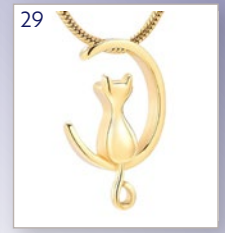

PENDANTS

Choose a special pendant to keep your pet family member close to your heart always. Each of these beautiful pieces of jewelry has a hidden chamber where a small portion of cremated remains can be kept. All pendants come with a matching chain or cord.

Name/Description	
18	Always in My Heart: Stainless Steel $75
19	Wooden Heart with Paw: Wood $55
20	Wooden Heart: Wood $55
21	Crystal Charm: Composite $75 (Cremains will be visible through charm)
22	Bunny Angel: Sterling Silver $325, Gold Vermeil $335
23	Dog Angel: Sterling Silver $325, Gold Vermeil $335
24	Mother of Pearl Heart: Stainless Steel $75
25	Colorful Cat: Stainless Steel $75
26	Colorful Dog: Stainless Steel $75

Name/Description	
27	Yin Yang Cat: Sterling Silver $325, Gold Vermeil $335
28	Antique Brass Heart: Brass $75
29	Luna Cat: Stainless Steel $75 (Gold Tone & Silver Tone)
30	Shadow Cat: Stainless Steel $75
31	Fancy Cat: Stainless Steel $75
32	Renaissance Paw: Stainless Steel $75
33	Floral Heart: Stainless Steel $75
34	In My Heart Bracelet: Stainless Steel $85 (Text: Keep You In My Heart Always)