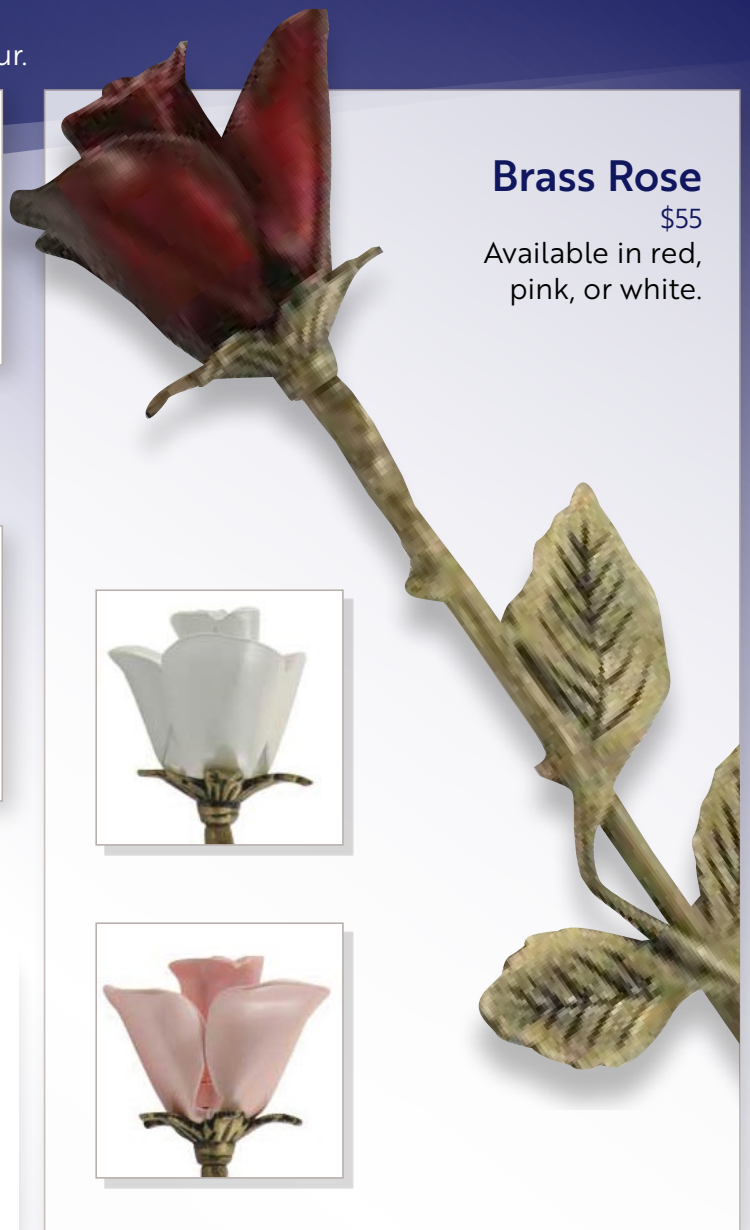

Brass Rose
$55
Available in red, pink, or white.