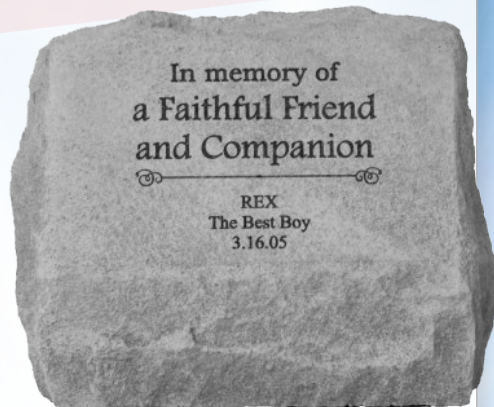

OUTDOOR URNS

Urn Stone

(Up to 40 lbs.)
$85 standard
$115 with customization
3 lines, 18 spaces per line

These garden accent rocks are made of ground stone and then cast into molds. The look and feel is that of natural stone. A container in the bottom holds a memento or cremated remains of a beloved pet.

Text Options:

1. In memory of a faithful friend and companion
2. If tears could build a stairway, and memories a lane, I'd walk right up to Heaven and bring you home again.
3. Our hearts still ache in sadness, and secret tears still flow, what it meant to lose you, no one will ever know.