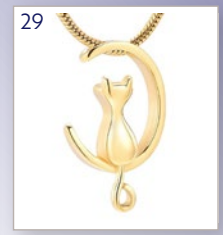

PENDANTS

Choose a special pendant to keep your pet family member close to your heart always. Each of these beautiful pieces of jewelry has a hidden chamber where a small portion of cremated remains can be kept. All pendants come with a matching chain or cord.

Name/Description	
18	Always in My Heart: Stainless Steel $65
19	Wooden Heart with Paw: Wood $50
20	Wooden Heart: Wood $50
21	Crystal Charm: Composite $65 (Cremains will be visible through charm)
22	Bunny Angel: Sterling Silver $175, Gold Vermeil $195
23	Dog Angel: Sterling Silver $175, Gold Vermeil $195
24	Mother of Pearl Heart: Stainless Steel $65
25	Colorful Cat: Stainless Steel $65
26	Colorful Dog: Stainless Steel $65

Name/Description	
27	Yin Yang Cat: Sterling Silver $175, Gold Vermeil $195
28	Antique Brass Heart: Brass $65
29	Luna Cat: Stainless Steel $65 (Gold Tone & Silver Tone)
30	Shadow Cat: Stainless Steel $65
31	Fancy Cat: Stainless Steel $65
32	Renaissance Paw: Stainless Steel $65
33	Floral Heart: Stainless Steel $65
34	In My Heart Bracelet: Stainless Steel $65 (Text: Keep You In My Heart Always)