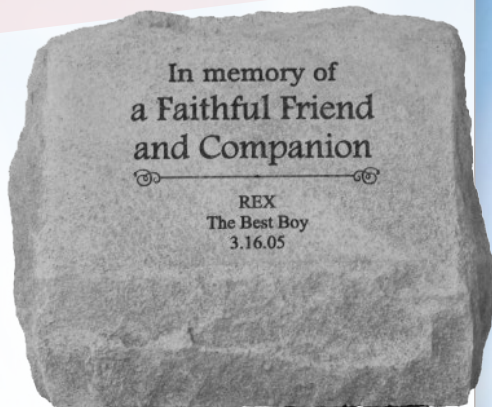

OUTDOOR URNS

Urn Stone

(Up to 40 lbs.)
$85 standard
$115 with customization
3 lines, 18 spaces per line

These garden accent rocks are made of ground stone and then cast into molds. The look and feel is that of natural stone. A container in the bottom holds a memento or cremated remains of a beloved pet.

Text Options:

1. In memory of a faithful friend and companion
2. If tears could build a stairway, and memories a lane, I'd walk right up to Heaven and bring you home again.
3. Our hearts still ache in sadness, and secret tears still flow, what it meant to lose you, no one will ever know.